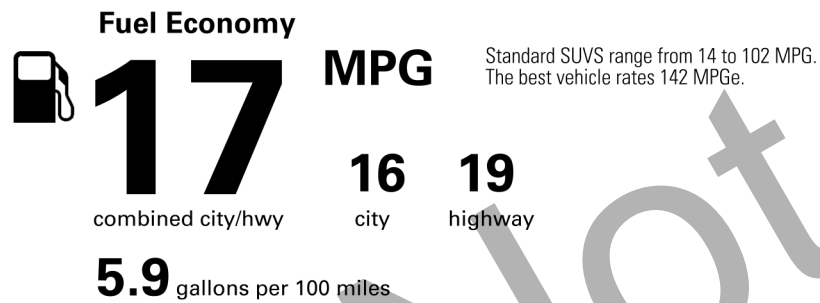

- STANDARD EQUIPMENT**
- MECHANICAL & PERFORMANCE**
- 4.0L Dohc 24-Valve V6 W/Dual Independent Vvt-I; 270Hp / 278 Lb.-Ft. Torque
 - 5-Speed Auto Transmission W/Ect-I
 - Hill-Start Assist Control
 - Tow Hitch Receiver W/7 & 4-Pin Connector
- SAFETY & CONVENIENCE**
- Toyota Safety Sense P: Pre-Collision Sys W/Pedestrian Detection, Dynamic Radar Cruise Control, Lane Departure Alert, Automatic High Beams
 - Star Safety System
- EXTERIOR**
- Power Sliding Rear Window
 - Skid Plates - On Engine/Front Suspension
 - 17-In Alloy Wheels
 - Blind Spot Monitor W/Rear Cross Traffic
- INTERIOR**
- Premium Audio - 8-In Touchscreen With Navigation, Siriusxm W/3-Month Platinum Trial, Android Auto & Apple Carplay Compatible
 - Smart Key System W/ Push Button Start
 - Softex-Trimmed Seats
 - Power & Heated Front Seats
 - For Full Product Details, Please Visit Toyota.Com/4Runner
 - **FULL TANK OF GAS**

MANUFACTURER'S SUGGESTED RETAIL PRICE		\$ 41,515.00
OPTIONAL EQUIPMENT		
FE	50 State Emissions	0.00
MR	Power Tilt/Slide Moonroof	630.00
QD	Keep It Wild Savings	-750.00
TI	Third Row Seating	1,085.00

SOUTHEAST TOYOTA DISTRIBUTORS, LLC
 TOTAL FROM MANUFACTURER'S LABEL DISTRIBUTOR'S OPTIONS **\$ 43,695.00**

EPA DOT Fuel Economy and Environment

Gasoline Vehicle

You spend \$3,750 more in fuel costs over 5 years compared to the average new vehicle.

Annual fuel COST \$2,050

Actual results will vary for many reasons, including driving conditions and how you drive and maintain your vehicle. The average new vehicle gets 27 MPG and costs \$6,500 to fuel over 5 years. Cost estimates are based on 15,000 miles per year at \$2.35 per gallon. MPGe is miles per gasoline gallon equivalent. Vehicle emissions are a significant cause of climate change and smog.