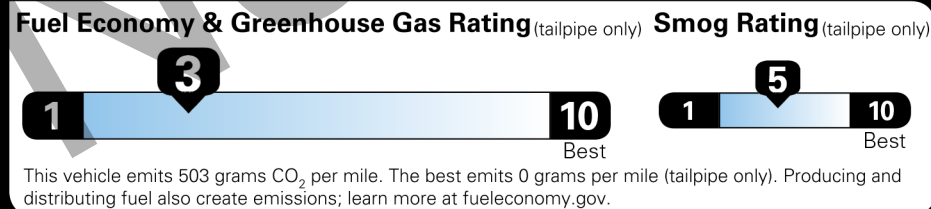

Actual results will vary for many reasons, including driving conditions and how you drive and maintain your vehicle. The average new vehicle gets 27 MPG and costs $6,500 to fuel over 5 years. Cost estimates are based on 15,000 miles per year at $2.35 per gallon. MPGe is miles per gasoline gallon equivalent. Vehicle emissions are a significant cause of climate change and smog.

fuel economy.gov
Calculate personalized estimates and compare vehicles

DELIVERY, PROCESSING AND HANDLING FEE	1,215.00
TOTAL	$ 43,695.00

The New Vehicle Limited Warranty provides 3-year/36,000-mile basic coverage, 5-year/60,000-mile powertrain coverage, plus 5-year/unlimited mile corrosion perforation coverage. See Warranty and Maintenance Guide for details. An extended service contract may be available for the vehicle. Ask dealer for details. Manufacturer's suggested retail price includes manufacturer's recommended pre-delivery service. Gasoline license and title fees, applicable federal, state and local taxes and dealer and distributor options and accessories are not included in the manufacturer's suggested retail price

ToyotaCare, which covers normal factory scheduled maintenance for two years or 25,000 miles, whichever occurs first, is included as part of the sales price of the vehicle for qualifying buyers. See participating dealer for eligibility and coverage details.

~ ~ ~ 36 Month/36,000 Mile Limited Warranty ~ ~ ~
On All Southeast Toyota Distributors, LLC, Options
For Inquires, Call 1-800-301-6859

TOTAL DISTRIBUTOR'S OPTIONS	$ 6,052.00
DESTINATION FUEL SURCHARGE	0.00
TOTAL	$ 49,747.00

DELIVERED BY TRUCK TO: 32106

HENDRICK TOYOTA CONCORD
7670 BRUTON SMITHBOULEVARD
CONCORD, NC 28027

C037