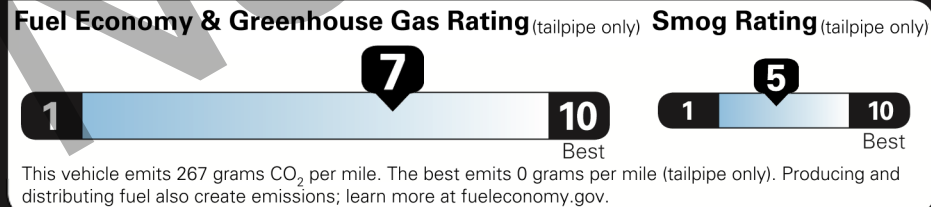

- Black Front Grille W/Sport Mesh Insert
- Led Headlights With Drls
- Led Tail And Stoplights

INTERIOR

- Audio - 8-In Touchscreen, 6 Speakers, Android Auto & Apple Carplay Compatible, Siriusxm W/3-Month All Access Trial
- Fabric-Trimmed Seats
- 60/40 Split Fold-Down Rear Seat

FOR FULL PRODUCT DETAILS:

- Please Visit Toyota.Com/Corolla
- **FULL TANK OF GAS**

MANUFACTURER'S SUGGESTED RETAIL PRICE

$ 20,525.00

1. **OPTIONAL EQUIPMENT**
2. FE 50 State Emissions 0.00
   - PC Special Color 425.00

SOUTHEAST TOYOTA DISTRIBUTORS, LLC

TOTAL FROM MANUFACTURER'S LABEL DISTRIBUTOR'S INSTALLED OPTIONS $ 21,930.00

MC100	Carpet Floor Mats	329.00
CS200	Phone Cable & Charge Package w/Two Rear USB Ports	199.00
Includes: Innovative smart USB connector, either way is up Two fast charging 2.4A power ports Blue LED power status light shines thru flip cap 1-Dual Smart USB Car Charger - 2.4A each port 1-Apple Lightning to USB Cable - 3' Red 1-Apple Lightning to USB Cable - 6' Red 1-USB-C to USB-A Cable - 3' Red		
LU100	LED Interior Light Upgrade	149.00
FP400	Southeast Toyota Distributor	0.00
Includes: Certified Technician 46 Point Quality Inspection		

EPA DOT Fuel Economy and Environment

Gasoline Vehicle

Fuel Economy
33 MPG
combined city/hwy
3.0 gallons per 100 miles

Compacts range from 14 to 114 MPG. The best vehicle rates 142 MPGe.

You save $1,250
in fuel costs over 5 years compared to the average new vehicle.

Annual fuel COST
$1,050

Actual results will vary for many reasons, including driving conditions and how you drive and maintain your vehicle. The average new vehicle gets 27 MPG and costs $6,500 to fuel over 5 years. Cost estimates are based on 15,000 miles per year at $2.35 per gallon. MPGe is miles per gasoline gallon equivalent. Vehicle emissions are a significant cause of climate change and smog.

fueleconomy.gov
Calculate personalized estimates and compare vehicles

The New Vehicle Limited Warranty provides 3-year/36,000-mile basic coverage, 5-year/60,000-mile powertrain coverage, plus 5-year/unlimited mile corrosion perforation coverage. See Warranty and Maintenance Guide for details. An extended service contract may be available for the vehicle. Ask dealer for details. Manufacturer's suggested retail price includes manufacturer's recommended pre-delivery service. Gasoline license and title fees, applicable federal, state and local taxes and dealer and distributor installed options and accessories are not included in the manufacturer's suggested retail price

ToyotaCare, which covers normal factory scheduled maintenance for two years or 25,000 miles, whichever occurs first, is included as part of the sales price of the vehicle for qualifying buyers. See participating dealer for eligibility and coverage details.

DELIVERY, PROCESSING AND HANDLING FEE 980.00

TOTAL $ 21,930.00

~ ~ ~ 36 Month/36,000 Mile Limited Warranty ~ ~ ~
On All Southeast Toyota Distributors, LLC, Installed Options
For Inquires, Call 1-800-301-6859

TOTAL DISTRIBUTOR'S INSTALLED OPTIONS $ 677.00
DESTINATION FUEL SURCHARGE 0.00
TOTAL $ 22,607.00

DELIVERED BY TRUCK TO: 32106

HENDRICK TOYOTA CONCORD
7670 BRUTON SMITH BOULEVARD
CONCORD, NC 28027

C125