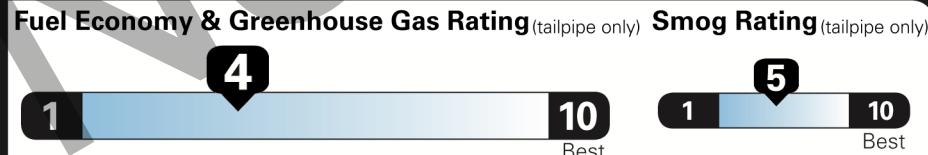

$ 32,125.00

1. **OPTIONAL EQUIPMENT**
2. FE 50 State Emissions 0.00
   - SX SX Package 840.00
   - Black 16-in Alloy wheels, Overfenders, Mirror Caps, Door Handles, and Headlamps

SOUTHEAST TOYOTA DISTRIBUTORS, LLC

TOTAL FROM MANUFACTURER'S LABEL $ 34,140.00
DISTRIBUTOR'S INSTALLED OPTIONS

- XX145 XP Predator 2,999.00
  Includes:
  Black Exhaust Tip
  Predator Pro Step Bar
  XP Badging
  Black Overlays and Tailgate Insert Package
  TRD Pro 16" Alloy Wheels
  All-Terrain Tire Upgrade (Replaces 4 Factory Wheels and Tires Listed)
  Suggested Retail.....$4,999.00
  Discount.....$2,000.00
  New MSRP.....$2999.00
- MC100 Carpet Floor Mats 329.00
- LU106 LED Interior Light Upgrade 199.00
- CS202 Phone Cable & Charge Package w/Two Rear USB Ports 199.00
  Includes:
  Innovative smart USB connector, either way is up
  Two fast charging 2.4A power ports
  Blue LED power status light shines thru flip cap
  1-Dual Smart USB Car Charger - 2.4A each port
  1-Apple Lightning to USB Cable - 3' Red
  1-Apple Lightning to USB Cable - 6' Red
  1-USB-C to USB-A Cable - 3' Red
- FP400 Southeast Toyota Distributor 0.00
  Includes:
  Certified Technician 46 Point Quality Inspection

EPA DOT Fuel Economy and Environment

Gasoline Vehicle

Fuel Economy
20 MPG
combined city/hwy
5 gallons per 100 miles

Small Pickups range from 17 to 23 MPG. The best vehicle rates 141 MPGe.

You spend $2,500
more in fuel costs over 5 years compared to the average new vehicle.

Annual fuel cost $2,000

This vehicle emits 448 grams CO₂ per mile. The best emits 0 grams per mile (tailpipe only). Producing and distributing fuel also create emissions; learn more at fueleconomy.gov.

Actual results will vary for many reasons, including driving conditions and how you drive and maintain your vehicle. The average new vehicle gets 27 MPG and costs $7,500 to fuel over 5 years. Cost estimates are based on 15,000 miles per year at $2.70 per gallon. MPGe is miles per gasoline gallon equivalent. Vehicle emissions are a significant cause of climate change and smog.

fueleconomy.gov
Calculate personalized estimates and compare vehicles

DELIVERY, PROCESSING AND HANDLING FEE 1,175.00

TOTAL $ 34,140.00

~ ~ ~ 36 Month/36,000 Mile Limited Warranty ~ ~ ~
On All Southeast Toyota Distributors, LLC, Installed Options
For Inquiries, Call 1-800-301-6859

TOTAL DISTRIBUTOR'S INSTALLED OPTIONS $ 3,726.00
DESTINATION FUEL SURCHARGE 0.00
TOTAL $ 37,866.00

DELIVERED BY TRUCK TO: 32106

HENDRICK TOYOTA CONCORD
7670 BRUTON SMITH BOULEVARD
CONCORD, NC 28027

M009

The New Vehicle Limited Warranty provides 3-year/36,000-mile basic coverage, 5-year/60,000-mile powertrain coverage, plus 5-year/unlimited mile corrosion perforation coverage. See Warranty and Maintenance Guide for details. An extended service contract may be available for the vehicle. Ask dealer for details. Manufacturer's suggested retail price includes manufacturer's recommended pre-delivery service. Gasoline license and title fees, applicable federal, state and local taxes and dealer and distributor installed options and accessories are not included in the manufacturer's suggested retail price

ToyotaCare, which covers normal factory scheduled maintenance for two years or 25,000 miles, whichever occurs first, is included as part of the sales price of the vehicle for qualifying buyers. See participating dealer for eligibility and coverage details.